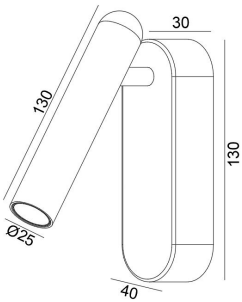

WL3374

3W Surface Mounted LED Reading Light

Description

55D Adjustable;
Bulit-in on/off driver;
IP20;

Finish

Black/White/Bronze

Material

Aluminium

TECHNICAL CHARACTERISTICS

Light source

Light source: Osram OSOLON SSL 150 LED
Output (W): 2.1W(700mA 3V)
Total power consumption (W): 3W
Color temperature: 2700K/3000/4000K
CRI: ≥90
Real Lumen: 156LM
Lm/Real W: 52
Life Time: 50.000h L70 B20
MacAdam steps: 3
UGR: N/A

GEAR

This product is supplied with gear
Bulit-in ACTEC Triac dimmable driver
MINI-4-700T 700mA 2.5-6V.

Luminaire

IP20 for indoor use
crossing: No
Warranty: 5 Years

The photograph may not match the reference exactly. Please read the product description to identify the finish.